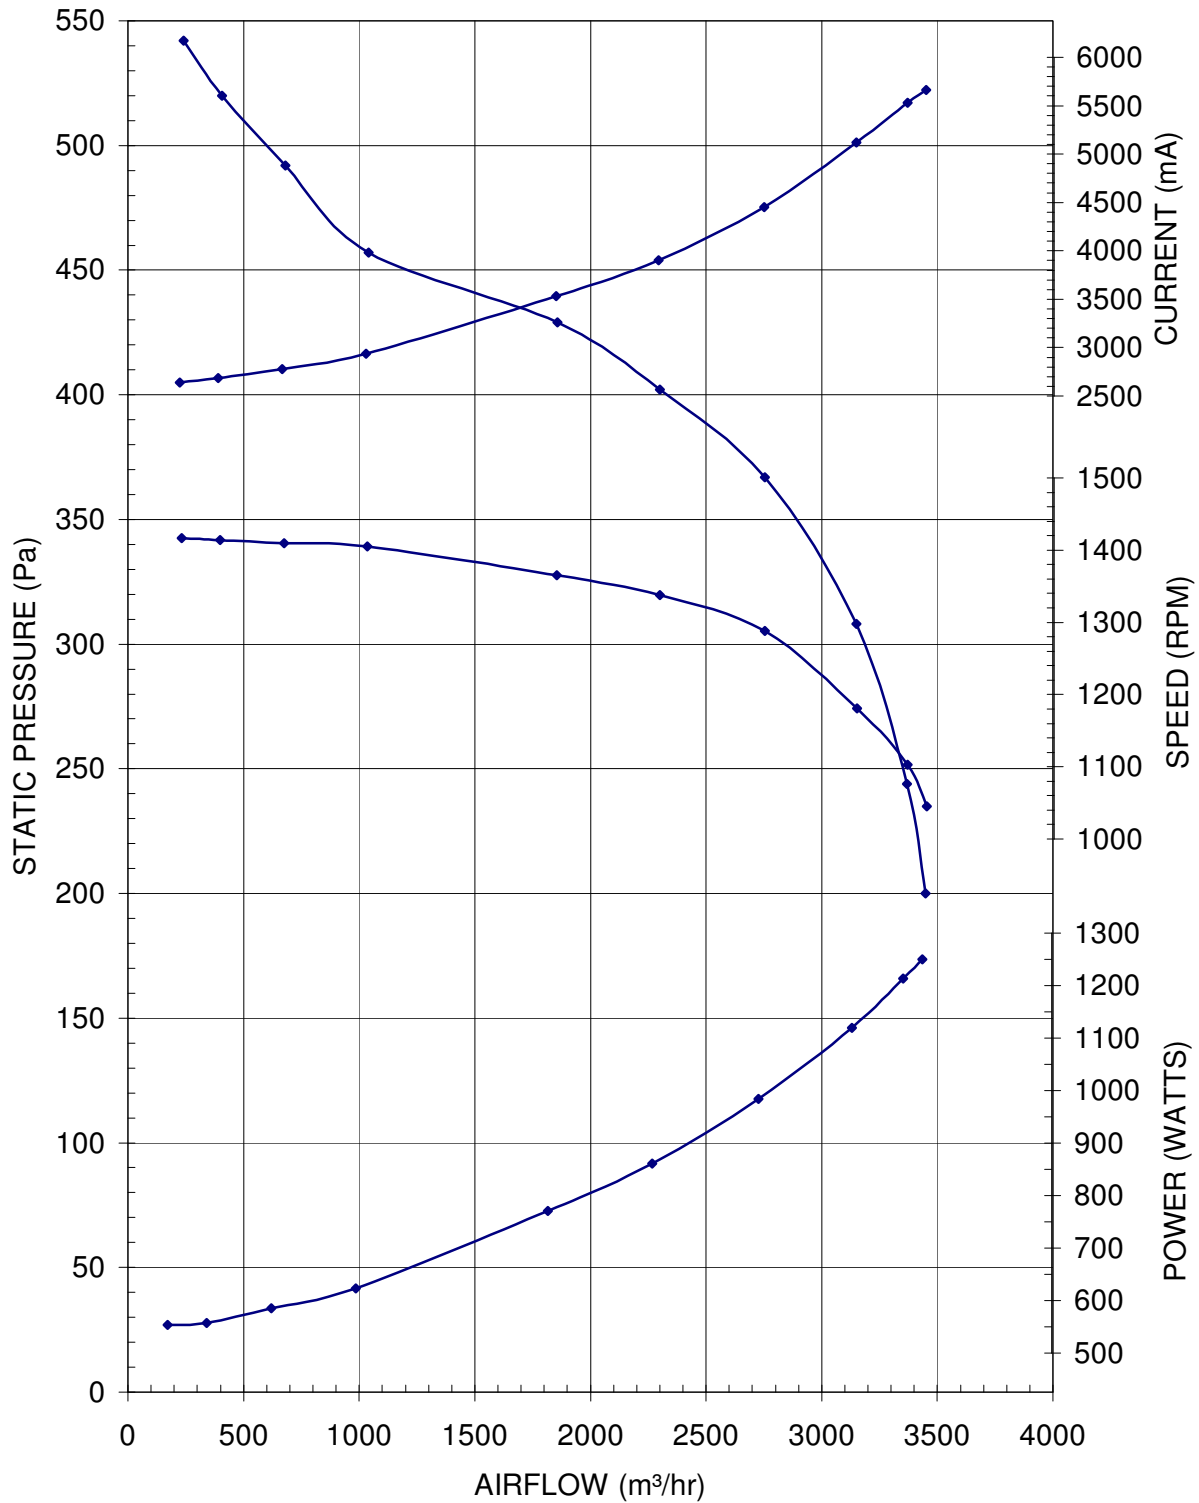

DDC270-270-550W-4P-1SP
230V 50Hz 16MFD 5,6A

4	3 BALLON REFERENCES CORRECTED MOTOR ROTATED 45 ° CW	03/01/08	17379				
3	NEW LABEL DETAILS	08/11/06	17062				
B		18/07/02	16044				
A	ISSUED	14/06/02					
ISS. MODIFICATION		DATE	C/N NO.				
MATERIAL							
SEE DETAILS							
FINISH							
GALV							
FIRST USED ON							
SIMILAR TO							
DIRECTORY PATH							
ASY / DDC / 270-270 / WF / 083982							
TITLE							
ASY DDC270-270 550W 4 POLE 1 SPEED 230V 50Hz CL F							
DRAWING NO.							
083982							

● TORIN LIMITED

PROJECTION

DRAWING GENERALLY CONFORMS TO BS 8888

ALL BS TO LATEST ISSUE

DR. DA	AP.	A2
DATE 08/11/06	DATE	

DIMENSIONS IN MILLIMETRES

SCALE: N.T.S. (UNLESS OTHERWISE STATED)

883982

DRAWING NO.