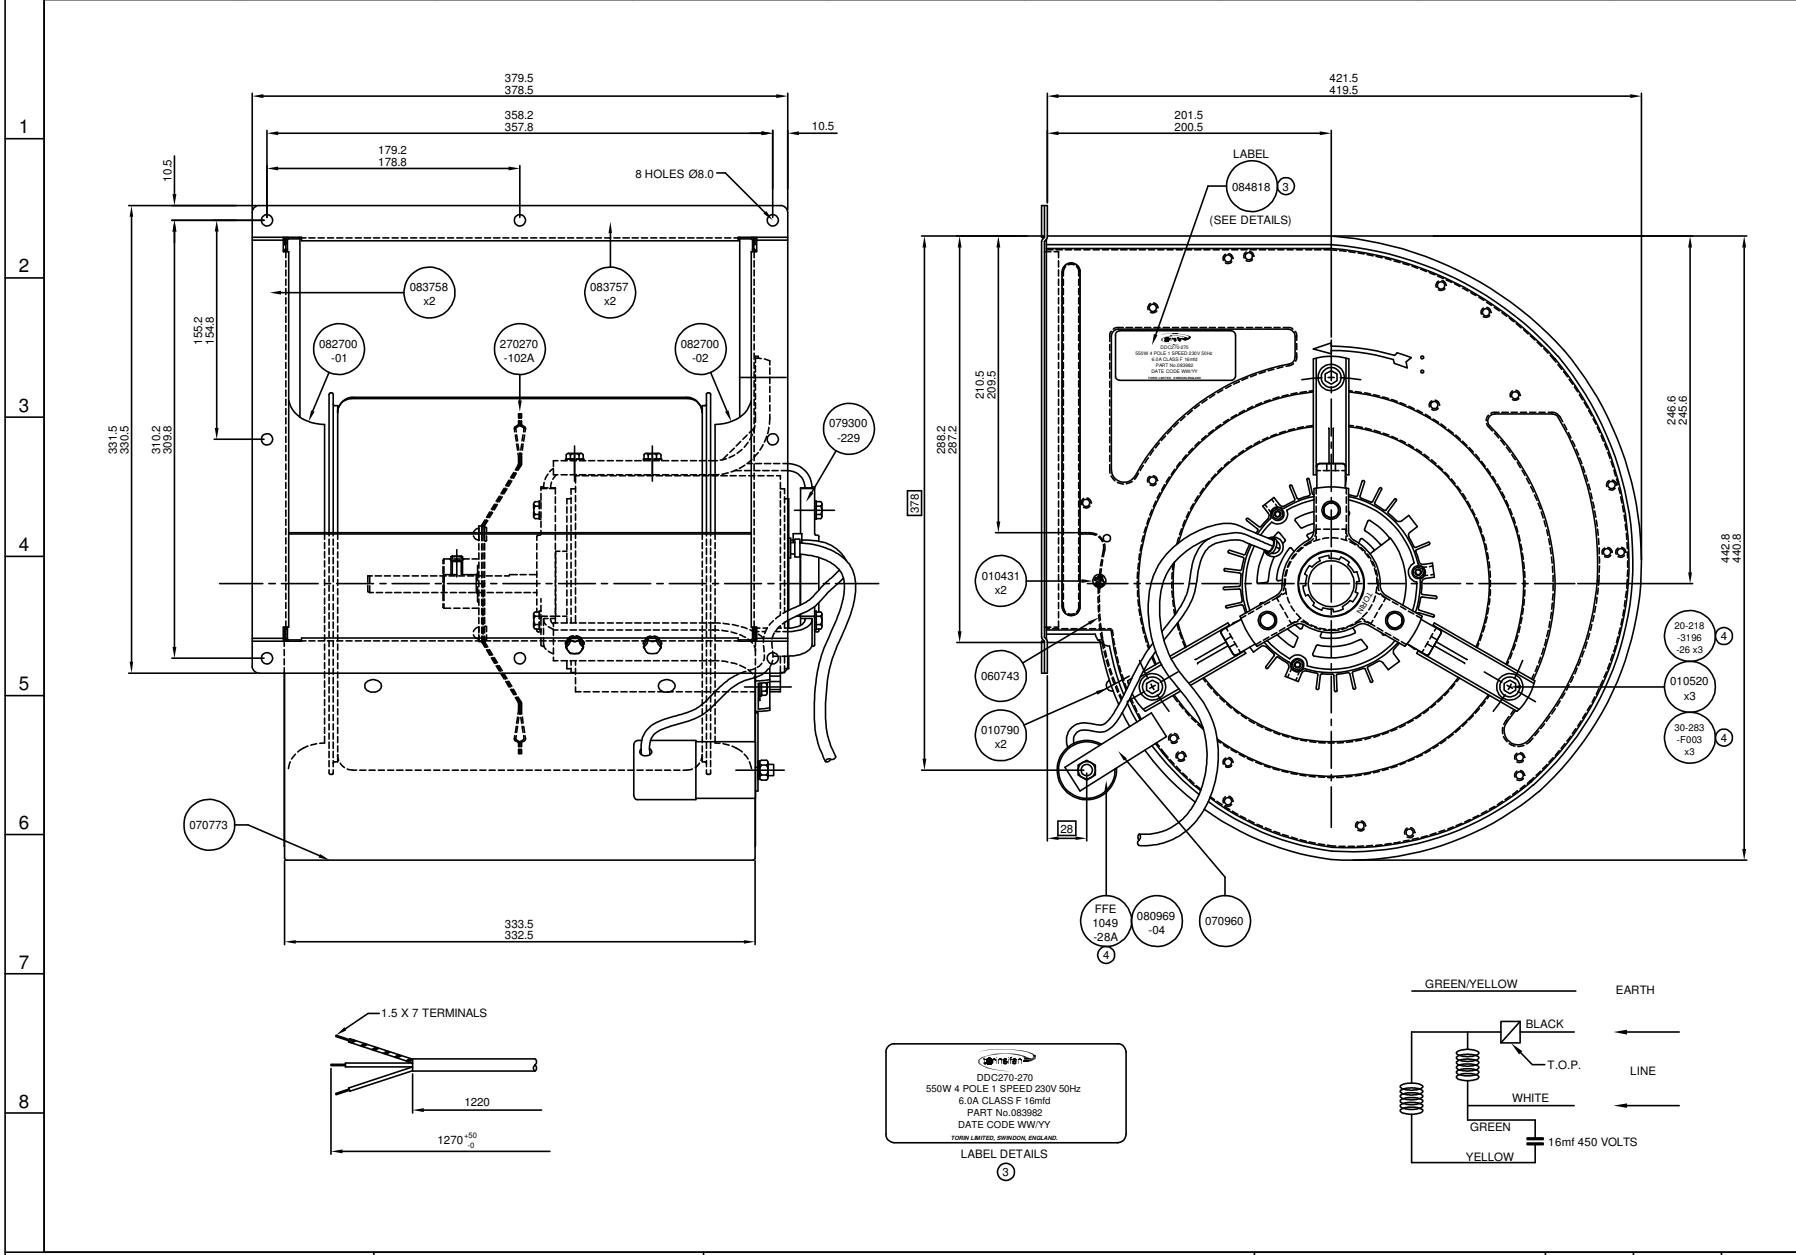

DDC270-270-550W-4P-1SP
230V 50Hz 16MFD 5,6A

4	3 BALLON REFERENCES CORRECTED MOTOR ROTATED 45 ° CW	03/01/08	17379				
3	NEW LABEL DETAILS	08/11/06	17062				
B		18/07/02	16044				
A	ISSUED	14/06/02					
ISS. MODIFICATION		DATE	C/N NO.				
MATERIAL							
SEE DETAILS							
FINISH							
GALV							
FIRST USED ON							
SIMILAR TO							
DIRECTORY PATH							
ASY / DDC / 270-270 / WF / 083982							
TITLE							
ASY DDC270-270 550W 4 POLE 1 SPEED 230V 50Hz CL F							
DRAWING NO.							
083982							

● TORIN LIMITED

PROJECTION

DRAWING GENERALLY CONFORMS TO BS 8888

ALL BS TO LATEST ISSUE

DR. DA	AP.	A2
DATE 08/11/06	DATE	

DIMENSIONS IN MILLIMETRES

SCALE: N.T.S. (UNLESS OTHERWISE STATED)

883982

DRAWING NO.