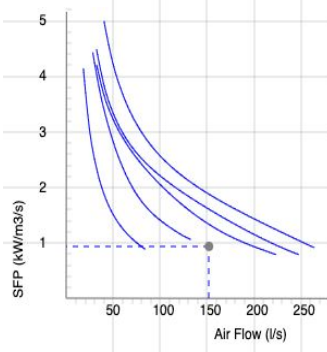

CK 200 B1

- Duct fan with circular connections.
- Proven performance and reliability.
- Compact with high capacity and efficiency.
- Low sound levels.
- Operational in both 50 and 60 Hz.
- Impeller with backward curved blades.
- The external rotor motor has maintenance-free sealed ball-bearings and is very energy efficient.
- For speed control a transformer or electronic speed controller can be connected.
- Integrated motor protection.
- Junction box has enclosure class IP 54.
- Fan housing is manufactured from galvanized sheet steel.
- The fan is intended to be installed in a duct system.
- A duct connected fan can be installed outside or in damp environments.
- Easy installation in any position.

Accessories

- VRTE C
- VRDE 1,5
- VRS 1.0
- MB
- MK 200
- BSV 200
- RSK 200
- YG 200
- VK 200
- FLK 200
- FLF 200
- LDC 200

Voltage steps

1	2	3	4	5
80V	110V	135V	165V	230V

TECHNICAL DATA

	7000057 CK 200 B1 aut tp	7000016 CK 200 B1 man tp
Voltage	230 V	230 V
Phase	1 ~	1 ~
Frequency	50 Hz	50 Hz
Optional frequency	60 Hz	60 Hz
Power	145 W	145 W
Current	0.63 A	0.63 A
Current when speed controlled	0.78 A	0.78 A
Speed	2750 r.p.m.	2750 r.p.m.
Max. temperature of transported air	80 °C	80 °C
Max. temperature of transported air when speed controlled	65 °C	65 °C
Sound pressure level at 3 m	45 dB(A)	45 dB(A)
Weight	4.7 kg	4.7 kg
Enclosure class	44 IP	44 IP
Insulation class, motor	F	F
Capacitor	5 µF	5 µF
Duct connection	200 mm	200 mm
Max. flow @ 0Pa	271 l/s	271 l/s
Max. pressure	530 Pa	530 Pa
Voltage range	220-240 V	220-240 V