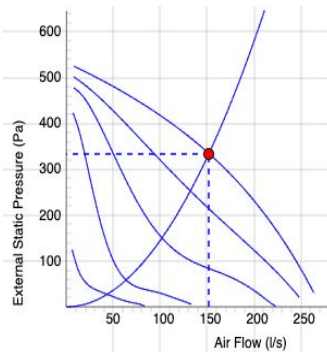

CK 200 B1

- Duct fan with circular connections.
- Proven performance and reliability.
- Compact with high capacity and efficiency.
- Low sound levels.
- Operational in both 50 and 60 Hz.
- Impeller with backward curved blades.
- The external rotor motor has maintenance-free sealed ball-bearings and is very energy efficient.
- For speed control a transformer or electronic speed controller can be connected.
- Integrated motor protection.
- Junction box has enclosure class IP 54.
- Fan housing is manufactured from galvanized sheet steel.
- The fan is intended to be installed in a duct system.
- A duct connected fan can be installed outside or in damp environments.
- Easy installation in any position.

Accessories

- VRTE C
- VRDE 1,5
- VRS 1.0
- MB
- MK 200
- BSV 200
- RSK 200
- YG 200
- VK 200
- FLK 200
- FLF 200
- LDC 200

Voltage steps

1	2	3	4	5
80V	110V	135V	165V	230V

TECHNICAL DATA

	7000057 CK 200 B1 aut tp	7000016 CK 200 B1 man tp
Voltage	230 V	230 V
Phase	1 ~	1 ~
Frequency	50 Hz	50 Hz
Optional frequency	60 Hz	60 Hz
Power	145 W	145 W
Current	0.63 A	0.63 A
Current when speed controlled	0.78 A	0.78 A
Speed	2750 r.p.m.	2750 r.p.m.
Max. temperature of transported air	80 °C	80 °C
Max. temperature of transported air when speed controlled	65 °C	65 °C
Sound pressure level at 3 m	45 dB(A)	45 dB(A)
Weight	4.7 kg	4.7 kg
Enclosure class	44 IP	44 IP
Insulation class, motor	F	F
Capacitor	5 µF	5 µF
Duct connection	200 mm	200 mm
Max. flow @ 0Pa	271 l/s	271 l/s
Max. pressure	530 Pa	530 Pa
Voltage range	220-240 V	220-240 V

DIMENSIONS