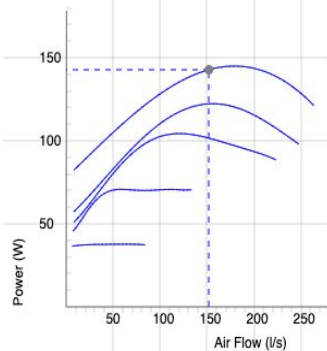

CK 200 B1

- Duct fan with circular connections.
- Proven performance and reliability.
- Compact with high capacity and efficiency.
- Low sound levels.
- Operational in both 50 and 60 Hz.
- Impeller with backward curved blades.
- The external rotor motor has maintenance-free sealed ball-bearings and is very energy efficient.
- For speed control a transformer or electronic speed controller can be connected.
- Integrated motor protection.
- Junction box has enclosure class IP 54.
- Fan housing is manufactured from galvanized sheet steel.
- The fan is intended to be installed in a duct system.
- A duct connected fan can be installed outside or in damp environments.
- Easy installation in any position.

Accessories

- VRTE C
- VRDE 1,5
- VRS 1.0
- MB
- MK 200
- BSV 200
- RSK 200
- YG 200
- VK 200
- FLK 200
- FLF 200
- LDC 200

Voltage steps

1	2	3	4	5
80V	110V	135V	165V	230V

TECHNICAL DATA

	7000057 CK 200 B1 aut tp	7000016 CK 200 B1 man tp
Voltage	230 V	230 V
Phase	1 ~	1 ~
Frequency	50 Hz	50 Hz
Optional frequency	60 Hz	60 Hz
Power	145 W	145 W
Current	0.63 A	0.63 A
Current when speed controlled	0.78 A	0.78 A
Speed	2750 r.p.m.	2750 r.p.m.
Max. temperature of transported air	80 °C	80 °C
Max. temperature of transported air when speed controlled	65 °C	65 °C
Sound pressure level at 3 m	45 dB(A)	45 dB(A)
Weight	4.7 kg	4.7 kg
Enclosure class	44 IP	44 IP
Insulation class, motor	F	F
Capacitor	5 µF	5 µF
Duct connection	200 mm	200 mm
Max. flow @ 0Pa	271 l/s	271 l/s
Max. pressure	530 Pa	530 Pa
Voltage range	220-240 V	220-240 V

DIMENSIONS