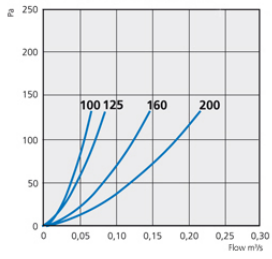

PRESSURE DROP FLF with F5-FILTER

The FLF filter box is manufactured from galvanized steel sheet. It is delivered without filter.