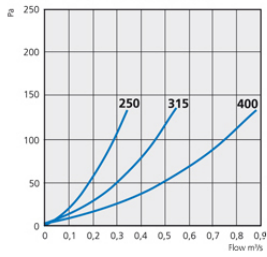

PRESSURE DROP FLF with F5-FILTER

The FLF filter box is manufactured from galvanized steel sheet.
It is delivered without filter.

Filterbox FLF 400

Accessories

- FLF 400 Filter

DIMENSIONS