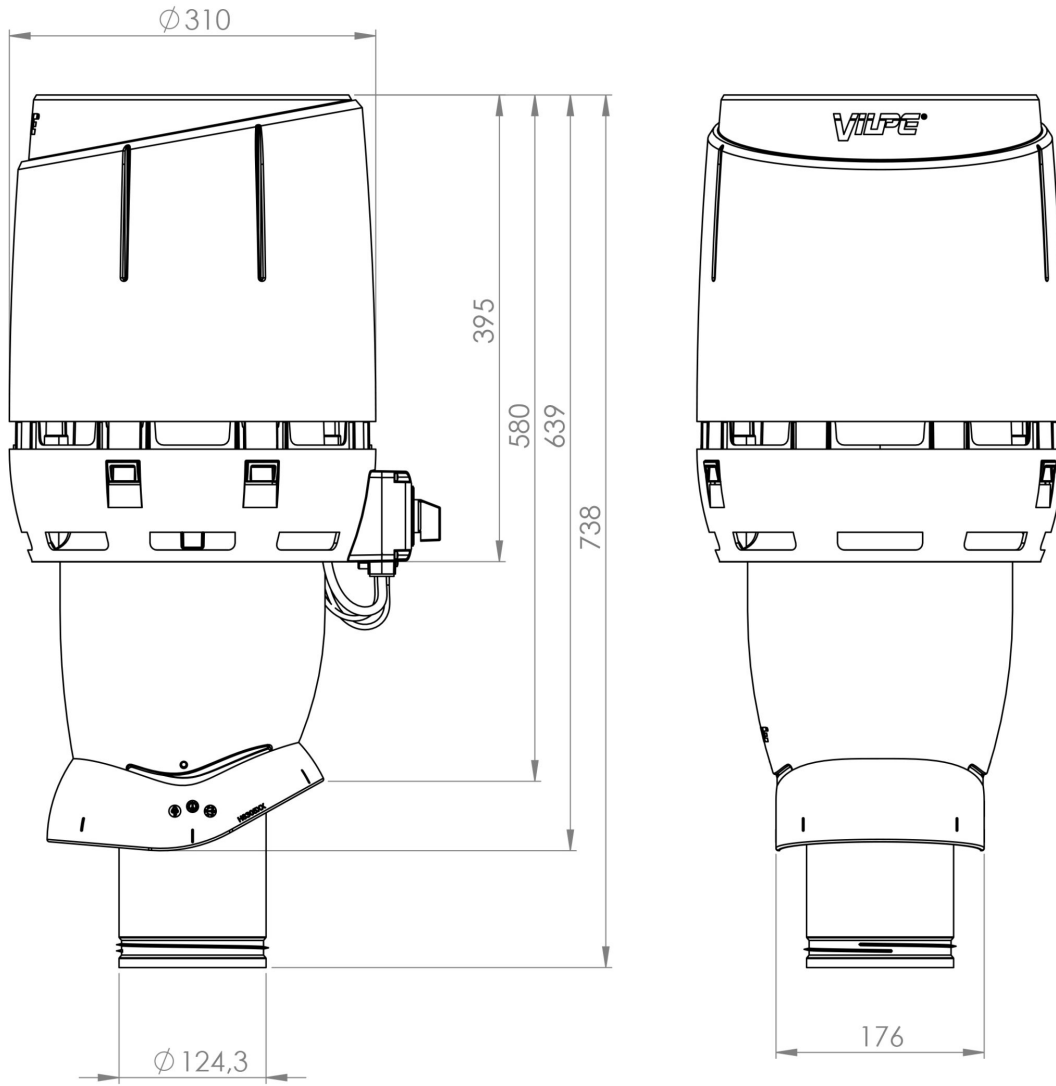

ECO125P/500 FLOW ROOF FAN

Copyright © 2018 VILPE Oy. All rights reserved.