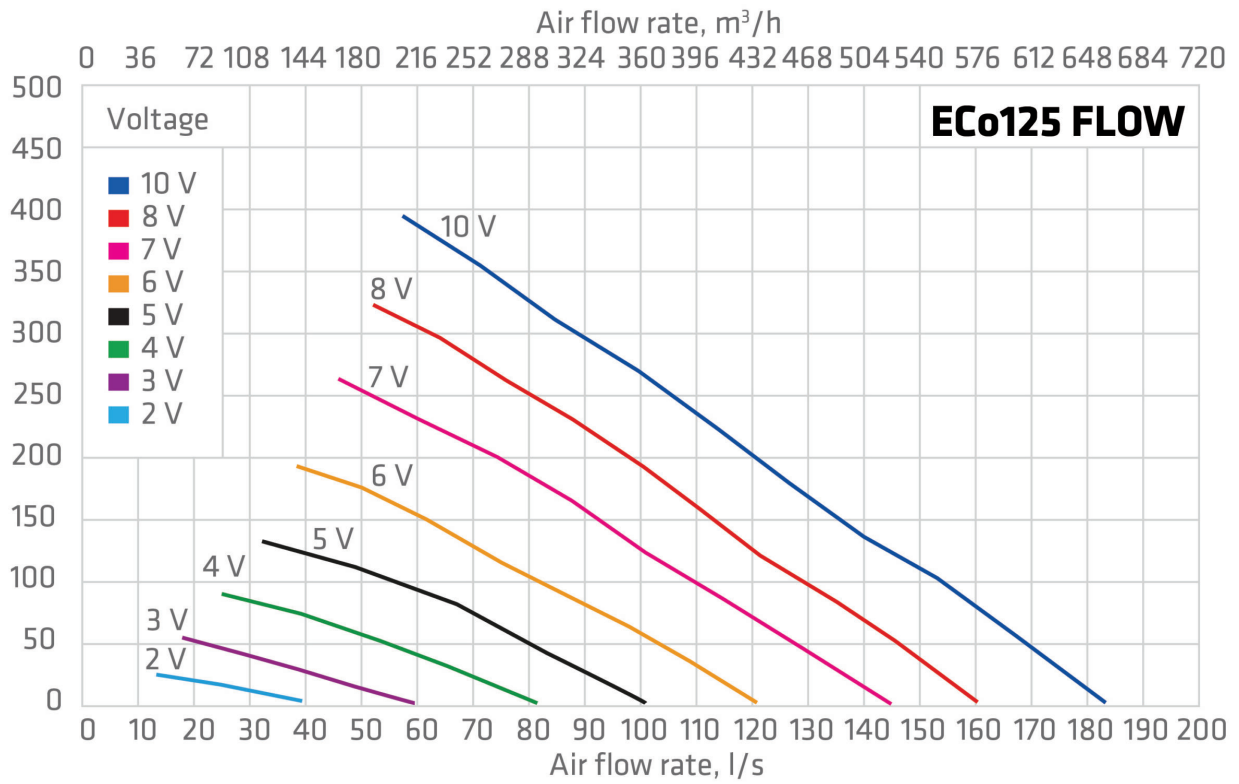

ECO125P/500 FLOW ROOF FAN

Color
Product number
LVI Code
EAN Code
Weight

Black | RR33 | RAL9005
350242
6410453502428
Gross: 6.49kg, Net: 5.62kg

Description: Energy efficient insulated roof fan with the FLOW-cowl. Uses an EC motor with a 0-10V control voltage. Includes a galvanized steel inner pipe with a lip seal and a built-in silencer. A VILPE® ECo controllers and a VILPE® pass-through chosen according to roof type and material sold separately.

Dimensions: Duct size Ø 125 mm, external Ø 225 mm, height above roof approx. 500 mm.

Contents: Roof fan, screws, installation, operating and maintenance instructions.

ECO125P/500 FLOW ROOF FAN

TECHNICAL SPECIFICATIONS

Duct size	125 Ø
Voltage	230V/50Hz
Current	0,75 A
Rotation speed (rpm)	3200 rpm
Power	83 W
Fan type	DC

ECO125P/500 FLOW ROOF FAN

ECO125P/500 FLOW ROOF FAN

ECO125P/500 FLOW ROOF FAN

ECo125 FLOW

ISO 5801:2017, liitöntätapa C-05