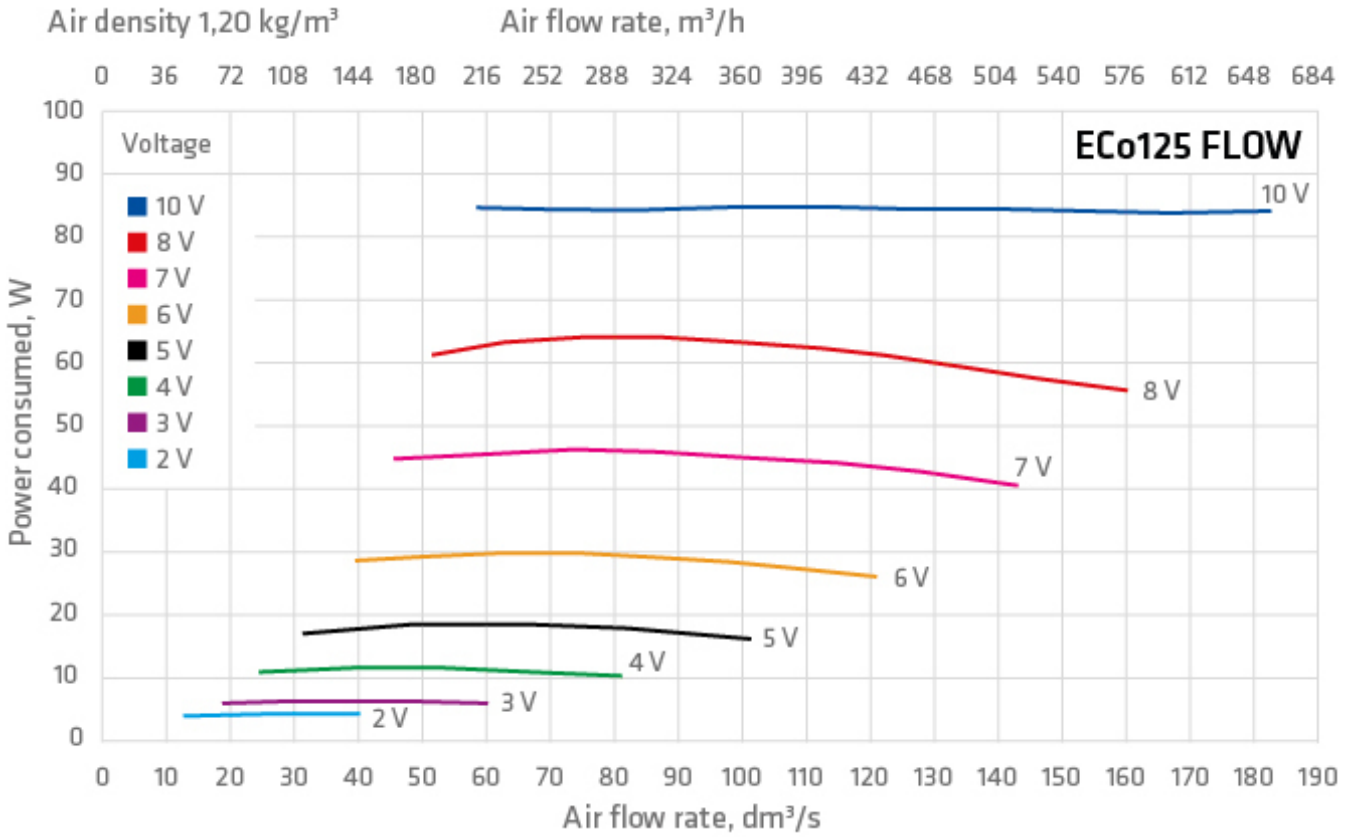

ECO125P/500 FLOW ROOF FAN

Color
Product number
LVI Code
EAN Code
Weight

Black | RR33 | RAL9005
350242
6410453502428
Gross: 6.49kg, Net: 5.62kg

Description: Energy efficient insulated roof fan with the FLOW-cowl. Uses an EC motor with a 0-10V control voltage. Includes a galvanized steel inner pipe with a lip seal and a built-in silencer. A VILPE® ECo controllers and a VILPE® pass-through chosen according to roof type and material sold separately.

Dimensions: Duct size Ø 125 mm, external Ø 225 mm, height above roof approx. 500 mm.

Contents: Roof fan, screws, installation, operating and maintenance instructions.

ECO125P/500 FLOW ROOF FAN

TECHNICAL SPECIFICATIONS

Duct size	125 Ø
Voltage	230V/50Hz
Current	0,75 A
Rotation speed (rpm)	3200 rpm
Power	83 W
Fan type	DC

ECO125P/500 FLOW ROOF FAN

ECO125P/500 FLOW ROOF FAN

ECO125P/500 FLOW ROOF FAN

ECo125 FLOW

ISO 5801:2017, liitöntätapa C-05