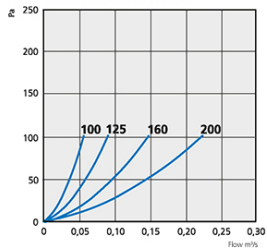

PRESSURE DROP FLK with G4-FILTER

Filterbox FLK 200

- The FLK filter box is manufactured from galvanized steel sheet.
- It is delivered with filter classified according to EN ISO 16890.

Accessories

- FLK 200 Filter

DIMENSIONS