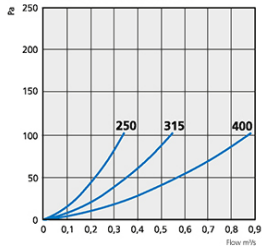

PRESSURE DROP FLK with G4-FILTER

## DIMENSIONS