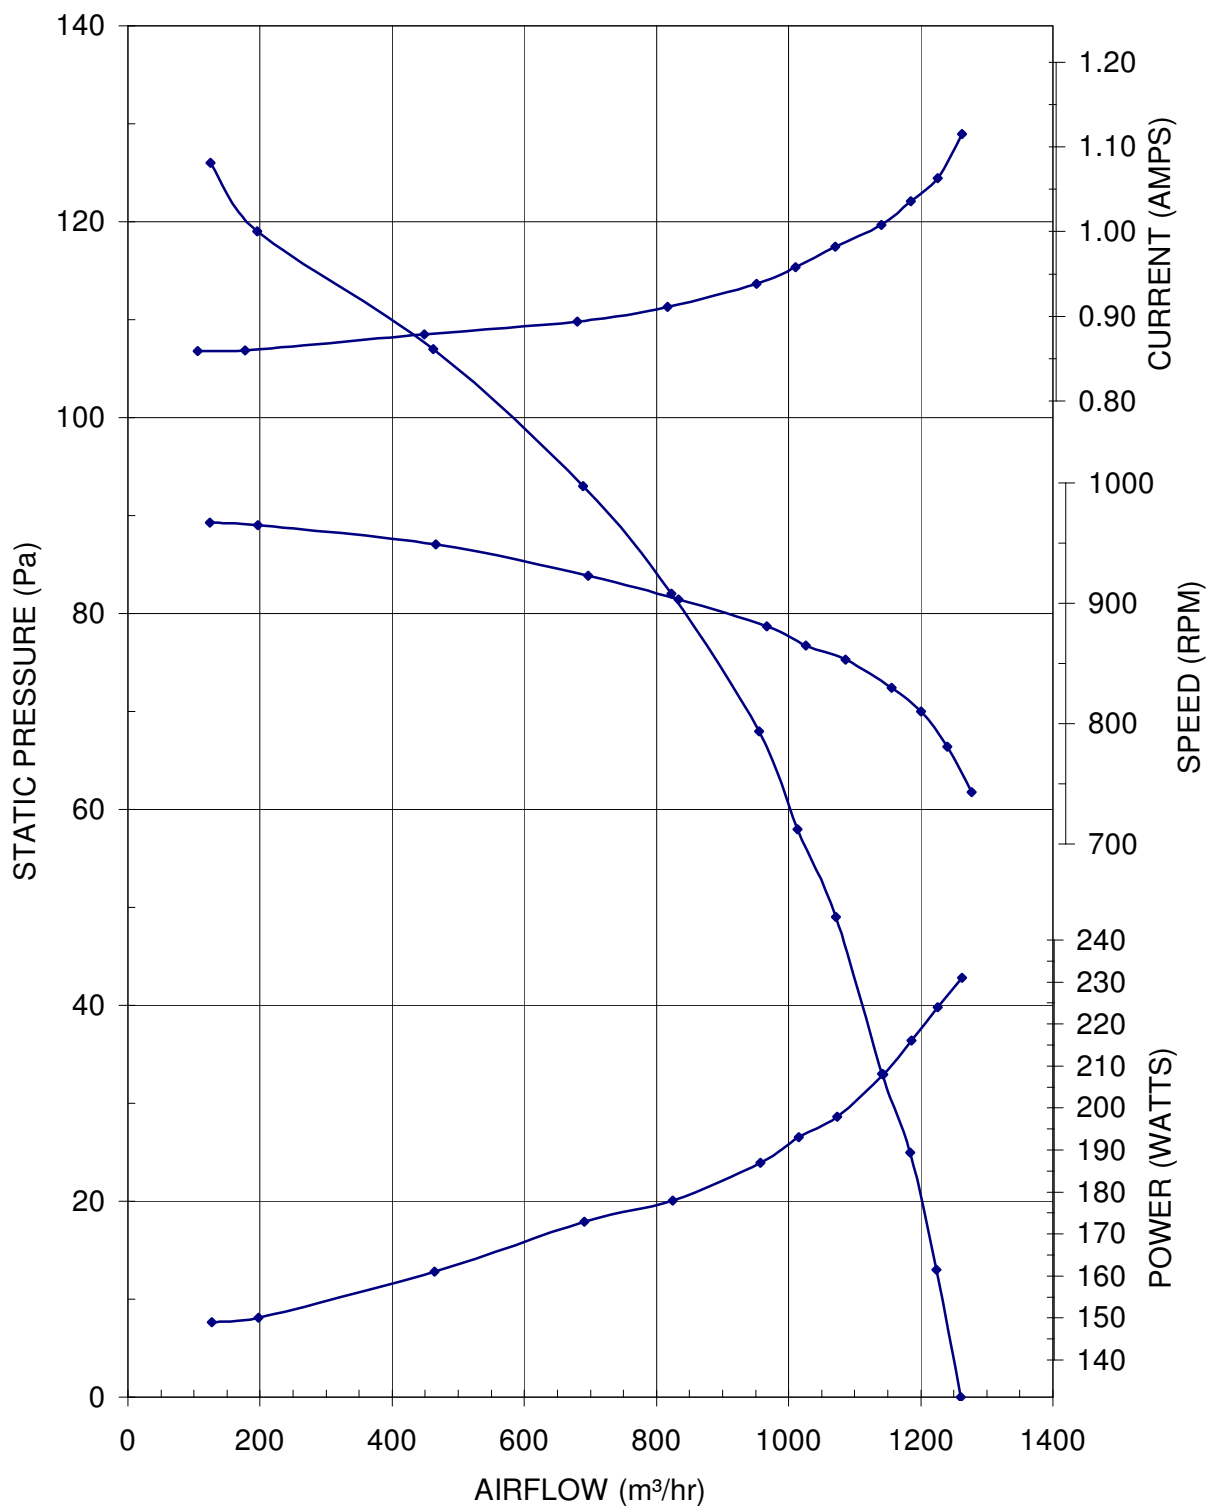

DDN200-178-73W-6P-1SP  
230V 50Hz 3MFD 1.1A

DO NOT SCALE	IF IN DOUBT PLEASE ASK	PROJECT No:-				ALPHA ISSUES RECORD PRE-PRODUCTION CHANGES			
1	2	3	4	5	6	7	8	9	10

12	NEW LABEL DETAILS	081106	17082
11	THIS DRAWING IS UPDATED. BRACKETS REMOVED.	11/08/04	16468
J	NEW OUTLET FLANGES WITH PAD ON CORNERS	07/01/03	16128
H	DWG SHOWS CORRECT INFO FOR SIZES	09/07/02	16038
G	LABEL DETAILS CHANGED	31/05/02	16011
F	HOUSING ASSEMBLY CHANGED	27/05/02	15996
E	CHANGED OVERLET FLANGE SHOWN	23/04/02	15989
D	CAPACITOR WAS 400V	08/03/96	
C		30/01/95	14190
B		29/11/94	14197
A	ISSUED	25/11/94	14194
	ISS. MODIFICATION	DATE	C/N NO.
	MATERIAL		

SEE DETAILS

FINISH GALV

FIRST USED ON

SIMILAR TO

DIRECTORY PATH ASY / DDN / 200-180 / 079998

TITLE

ASY DDN200-180  
73W 6 POLE 1 SPEED  
230V 50Hz CL F

DRAWING NO. 079998

8666670

079998

DR. DA AP. DATE DATE

08/11/06 08/11/06

PROJECTION

DRAWING GENERALLY CONFORMS TO BS 8888

SCALE: N.T.S. (UNLESS OTHERWISE STATED)

ALL BS TO LATEST ISSUE

DDN200-180  
73W 6 POLE 1 SPEED 230V 50Hz  
1.0A CLASS F 3mΩ  
PART No. 079998  
DATE CODE WWYY  
TORIN LTFD. SWINDON ENGLAND

LABEL DETAIL (084818)

DDN200-180  
73W 6 POLE 1 SPEED 230V 50Hz  
1.0A CLASS F 3mΩ  
PART No. 079998  
DATE CODE WWYY  
TORIN LTFD. SWINDON ENGLAND