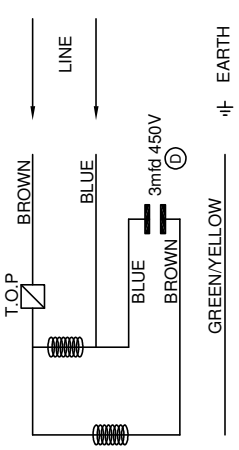

DO NOT SCALE	IF IN DOUBT PLEASE ASK	PROJECT No:-				ALPHA ISSUES RECORD PRE-PRODUCTION CHANGES			
1	2	3	4	5	6	7	8	9	10

SEE DETAILS

FINISH GALV

FIRST USED ON

SIMILAR TO

DIRECTORY PATH ASY / DDN / 200-180 / 079998

TITLE

ASY DDN200-180
73W 6 POLE 1 SPEED
230V 50Hz CL F

DRAWING NO. 079998

8666670

079998

DR. DA AP. DATE DATE

08/11/06 08/11/06

PROJECTION

DRAWING GENERALLY CONFORMS TO BS 8888

SCALE: N.T.S. (UNLESS OTHERWISE STATED)

ALL BS TO LATEST ISSUE

DDN200-180
73W 6 POLE 1 SPEED 230V 50Hz
1.0A CLASS F 3mΩ
PART No. 079998
DATE CODE WWYY
TORIN LTFD. SWINDON ENGLAND

LABEL DETAIL (084818)

DDN200-180
73W 6 POLE 1 SPEED 230V 50Hz
1.0A CLASS F 3mΩ
PART No. 079998
DATE CODE WWYY
TORIN LTFD. SWINDON ENGLAND

THIS DRAWING AND SPECIFICATIONS IS THE EXCLUSIVE PROPERTY OF TORIN LIMITED. ISSUED IN STRICT CONFIDENCE AND SHALL NOT BE REPRODUCED, COPIED OR USED FOR ANY REASON OTHER THAN WHICH IT IS ISSUED, WITHOUT THE WRITTEN PERMISSION OF TORIN LIMITED.

Torin Limited
Drakes Way
Swindon Wiltshire
SN3 3JB
Tel : (01793) 524291