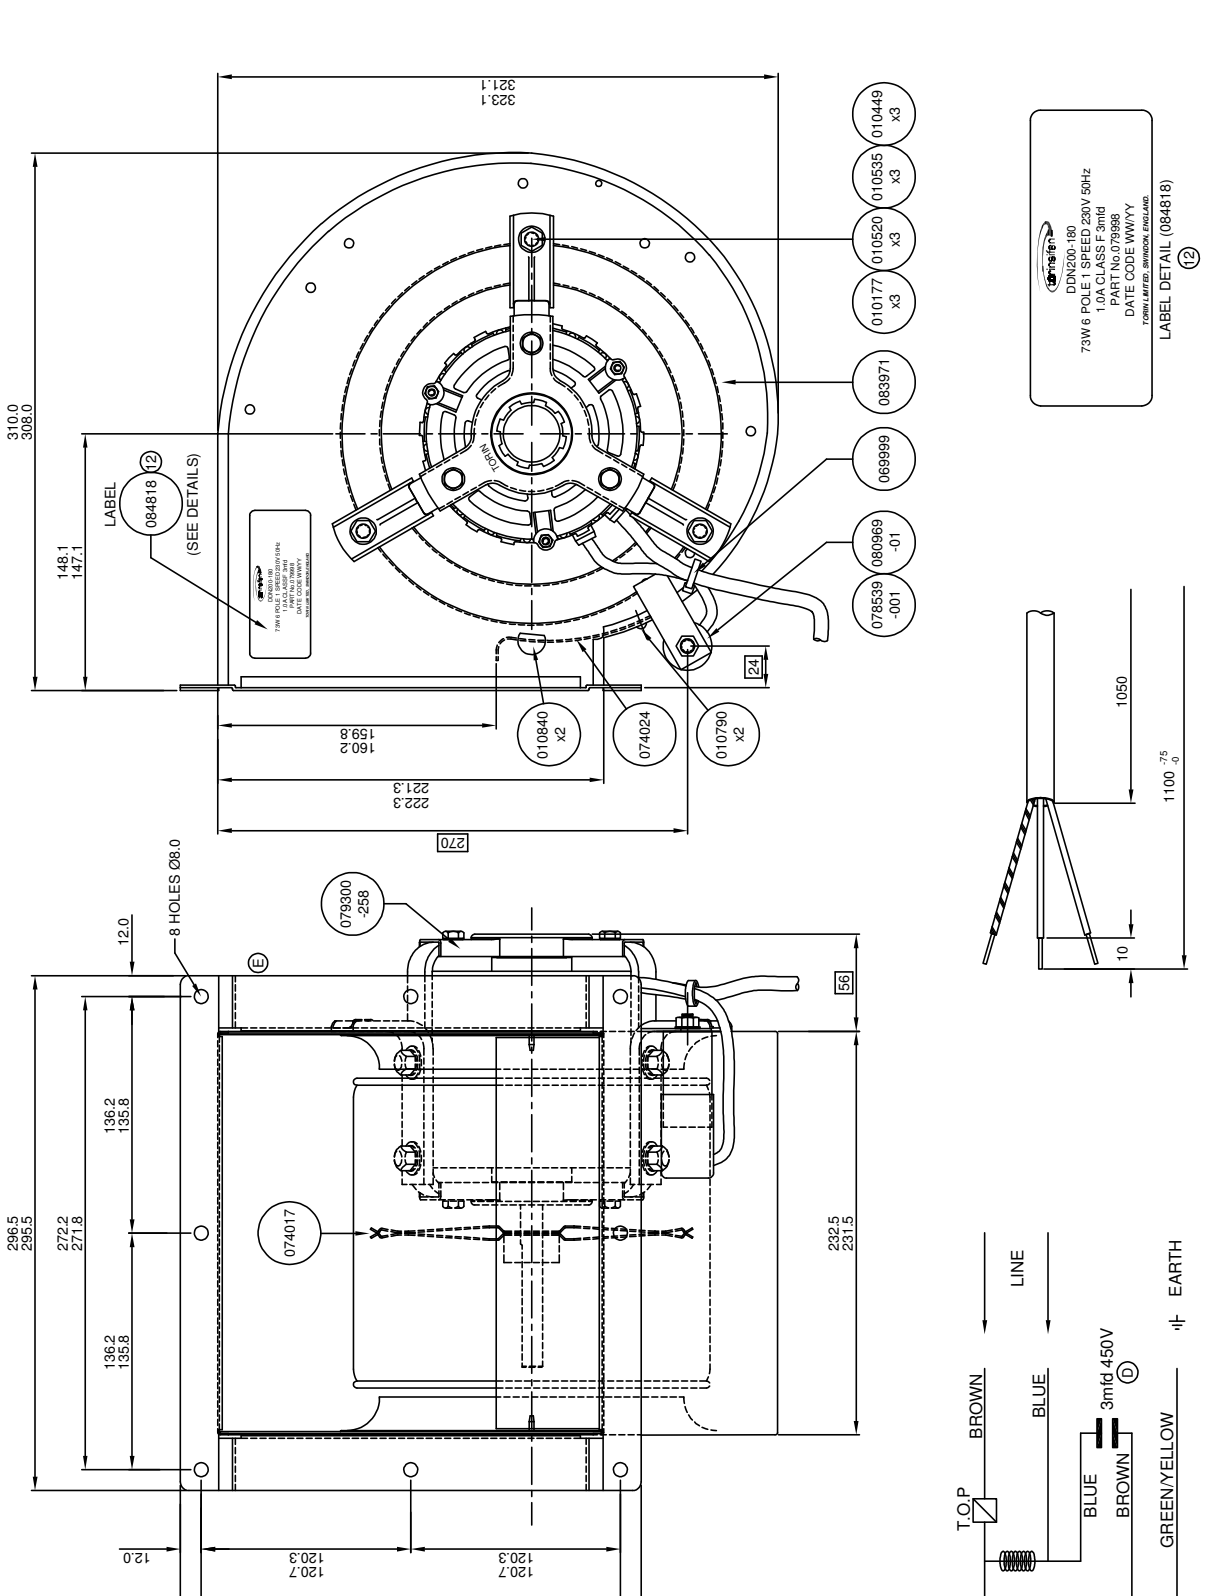

DO NOT SCALE	IF IN DOUBT PLEASE ASK	PROJECT No:-				ALPHA ISSUES RECORD PRE-PRODUCTION CHANGES			
1	2	3	4	5	6	7	8	9	10

SEE DETAILS

FINISH GALV

FIRST USED ON

SIMILAR TO

DIRECTORY PATH ASY / DDN / 200-180 / 079998

TITLE

ASY DDN200-180
73W 6 POLE 1 SPEED
230V 50Hz CL F

DRAWING NO. 079998

8666670

079998

DR. DA AP. DATE DATE

08/11/06 08/11/06

PROJECTION

DRAWING GENERALLY CONFORMS TO BS 8888

SCALE: N.T.S. (UNLESS OTHERWISE STATED)

ALL BS TO LATEST ISSUE

DDN200-180
73W 6 POLE 1 SPEED 230V 50Hz
1.0A CLASS F 3mΩ
PART No. 079998
DATE CODE WWYY
TORIN LTFD. SWINDON ENGLAND

LABEL DETAIL (084818)

DDN200-180
73W 6 POLE 1 SPEED 230V 50Hz
1.0A CLASS F 3mΩ
PART No. 079998
DATE CODE WWYY
TORIN LTFD. SWINDON ENGLAND

THIS DRAWING AND SPECIFICATIONS IS THE EXCLUSIVE PROPERTY OF TORIN LIMITED. ISSUED IN STRICT CONFIDENCE AND SHALL NOT BE REPRODUCED, COPIED OR USED FOR ANY REASON OTHER THAN WHICH IT IS ISSUED, WITHOUT THE WRITTEN PERMISSION OF TORIN LIMITED.

Torin Limited
Drakes Way
Swindon Wiltshire
SN3 3JB
Tel : (01793) 524291