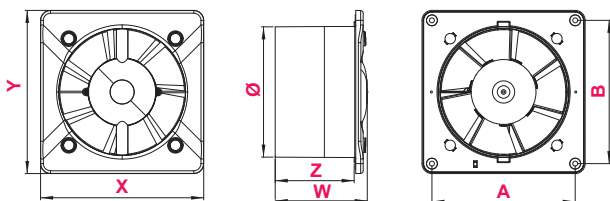

SYSTEM+

KORPUS WENTYLATORA \ FAN HOUSING

Silent				TURBO											
Ø100		Ø125		Ø100		Ø125									
26 dB(A)*	75 m³/h	32 dB(A)*	145 m³/h	36 dB(A)*	110 m³/h	42 dB(A)*	215 m³/h								
5 W	26 Pa	9 W	28 Pa	13 W	40 Pa	18 W	62 Pa								
m³/h		W		Pa		dB(A)*									
1	2	3	4	1	2	3	4	1	2	3	4	1	2	3	4
KWT100CTR				KWT125CTR											
44	77	87	110	5	8	9	13	10	26	32	40	19	30	34	36
67	100	150	215	6	9	12	18	6	13	27	62	19	26	34	42

WYMIARY

DIMENSIONS

	Ø	A	B	X	Y	W	Z
Ø100	100	109	109	128	128	88	77
Ø125	125	137	137	156	156	88	77

WYPOSAŻENIE

EQUIPMENT

	INDEX	INDEX						
Ø100	KWS100**	KWT100	●					
	KWS100W	KWT100W		●				
	KWS100T**	KWT100T			●			
	KWS100H**	KWT100H			●	●		
		KWT100CTR			●		●	
	KWS100M				●			●
Ø125	KWS125**	KWT125	●					
	KWS125W	KWT125W		●				
	KWS125T	KWT125T			●			
	KWS125H	KWT125H			●	●		
		KWT125CTR			●		●	
	KWS125M				●			●